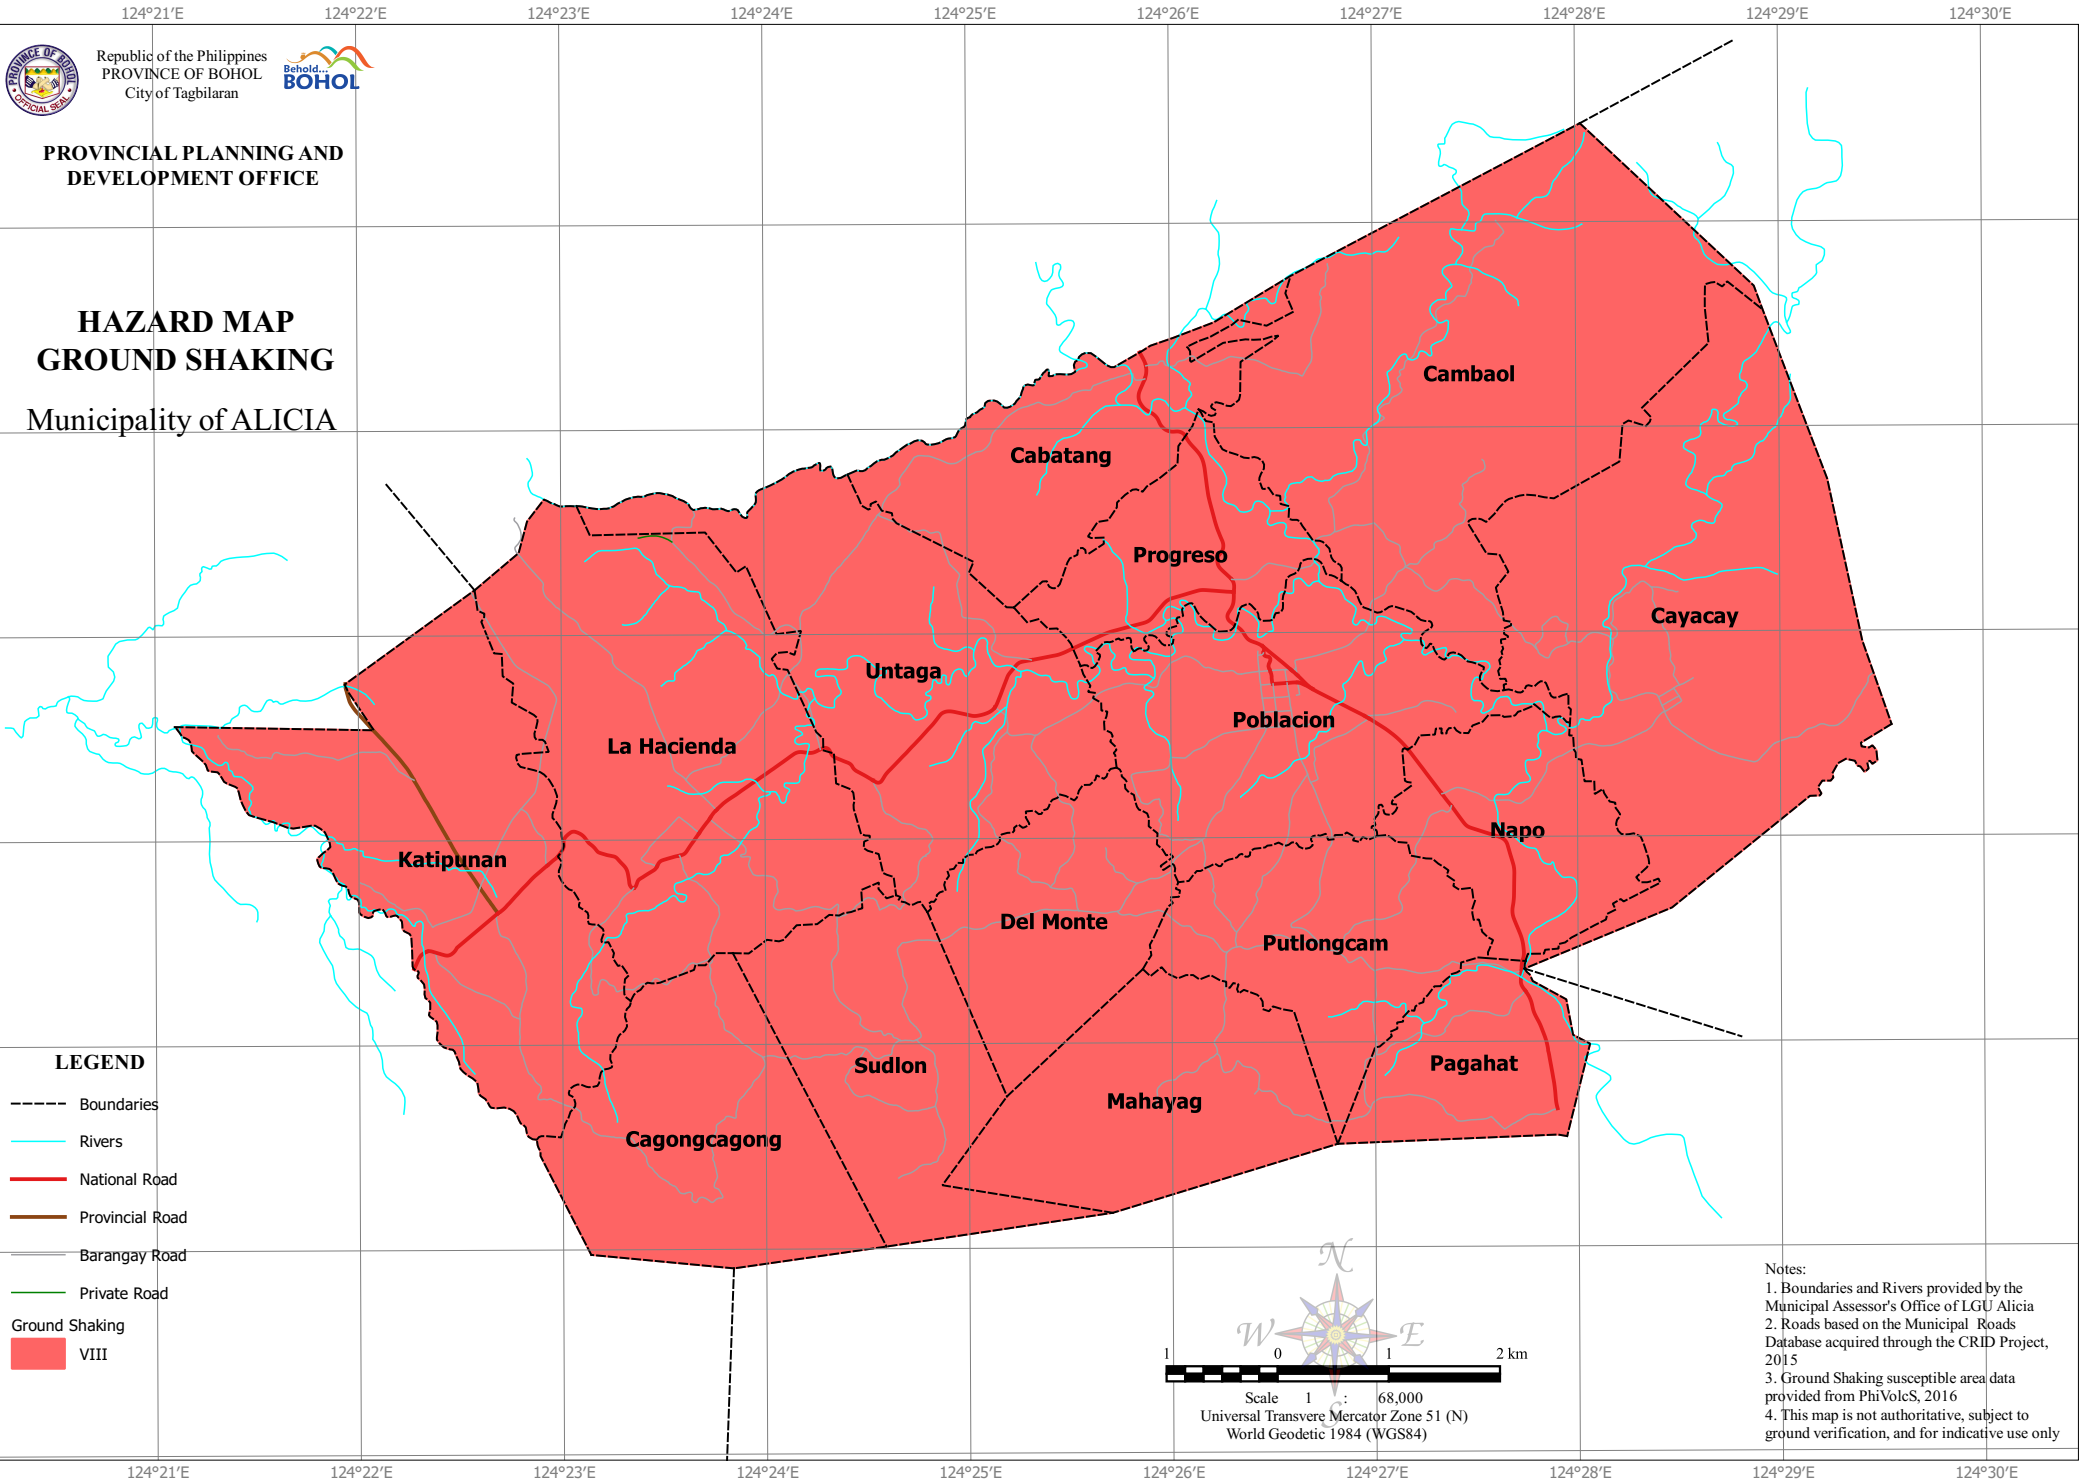

Republic of the Philippines
 PROVINCE OF BOHOL
 City of Tagbilaran

PROVINCIAL PLANNING AND
 DEVELOPMENT OFFICE

HAZARD MAP GROUND SHAKING

Municipality of ALICIA

LEGEND

- Boundaries
- Rivers
- National Road
- Provincial Road
- Barangay Road
- Private Road
- Ground Shaking**
- VIII

- Notes:
1. Boundaries and Rivers provided by the Municipal Assessor's Office of LGU Alicia
 2. Roads based on the Municipal Roads Database acquired through the CRID Project, 2015
 3. Ground Shaking susceptible area data provided from PhiVolcS, 2016
 4. This map is not authoritative, subject to ground verification, and for indicative use only