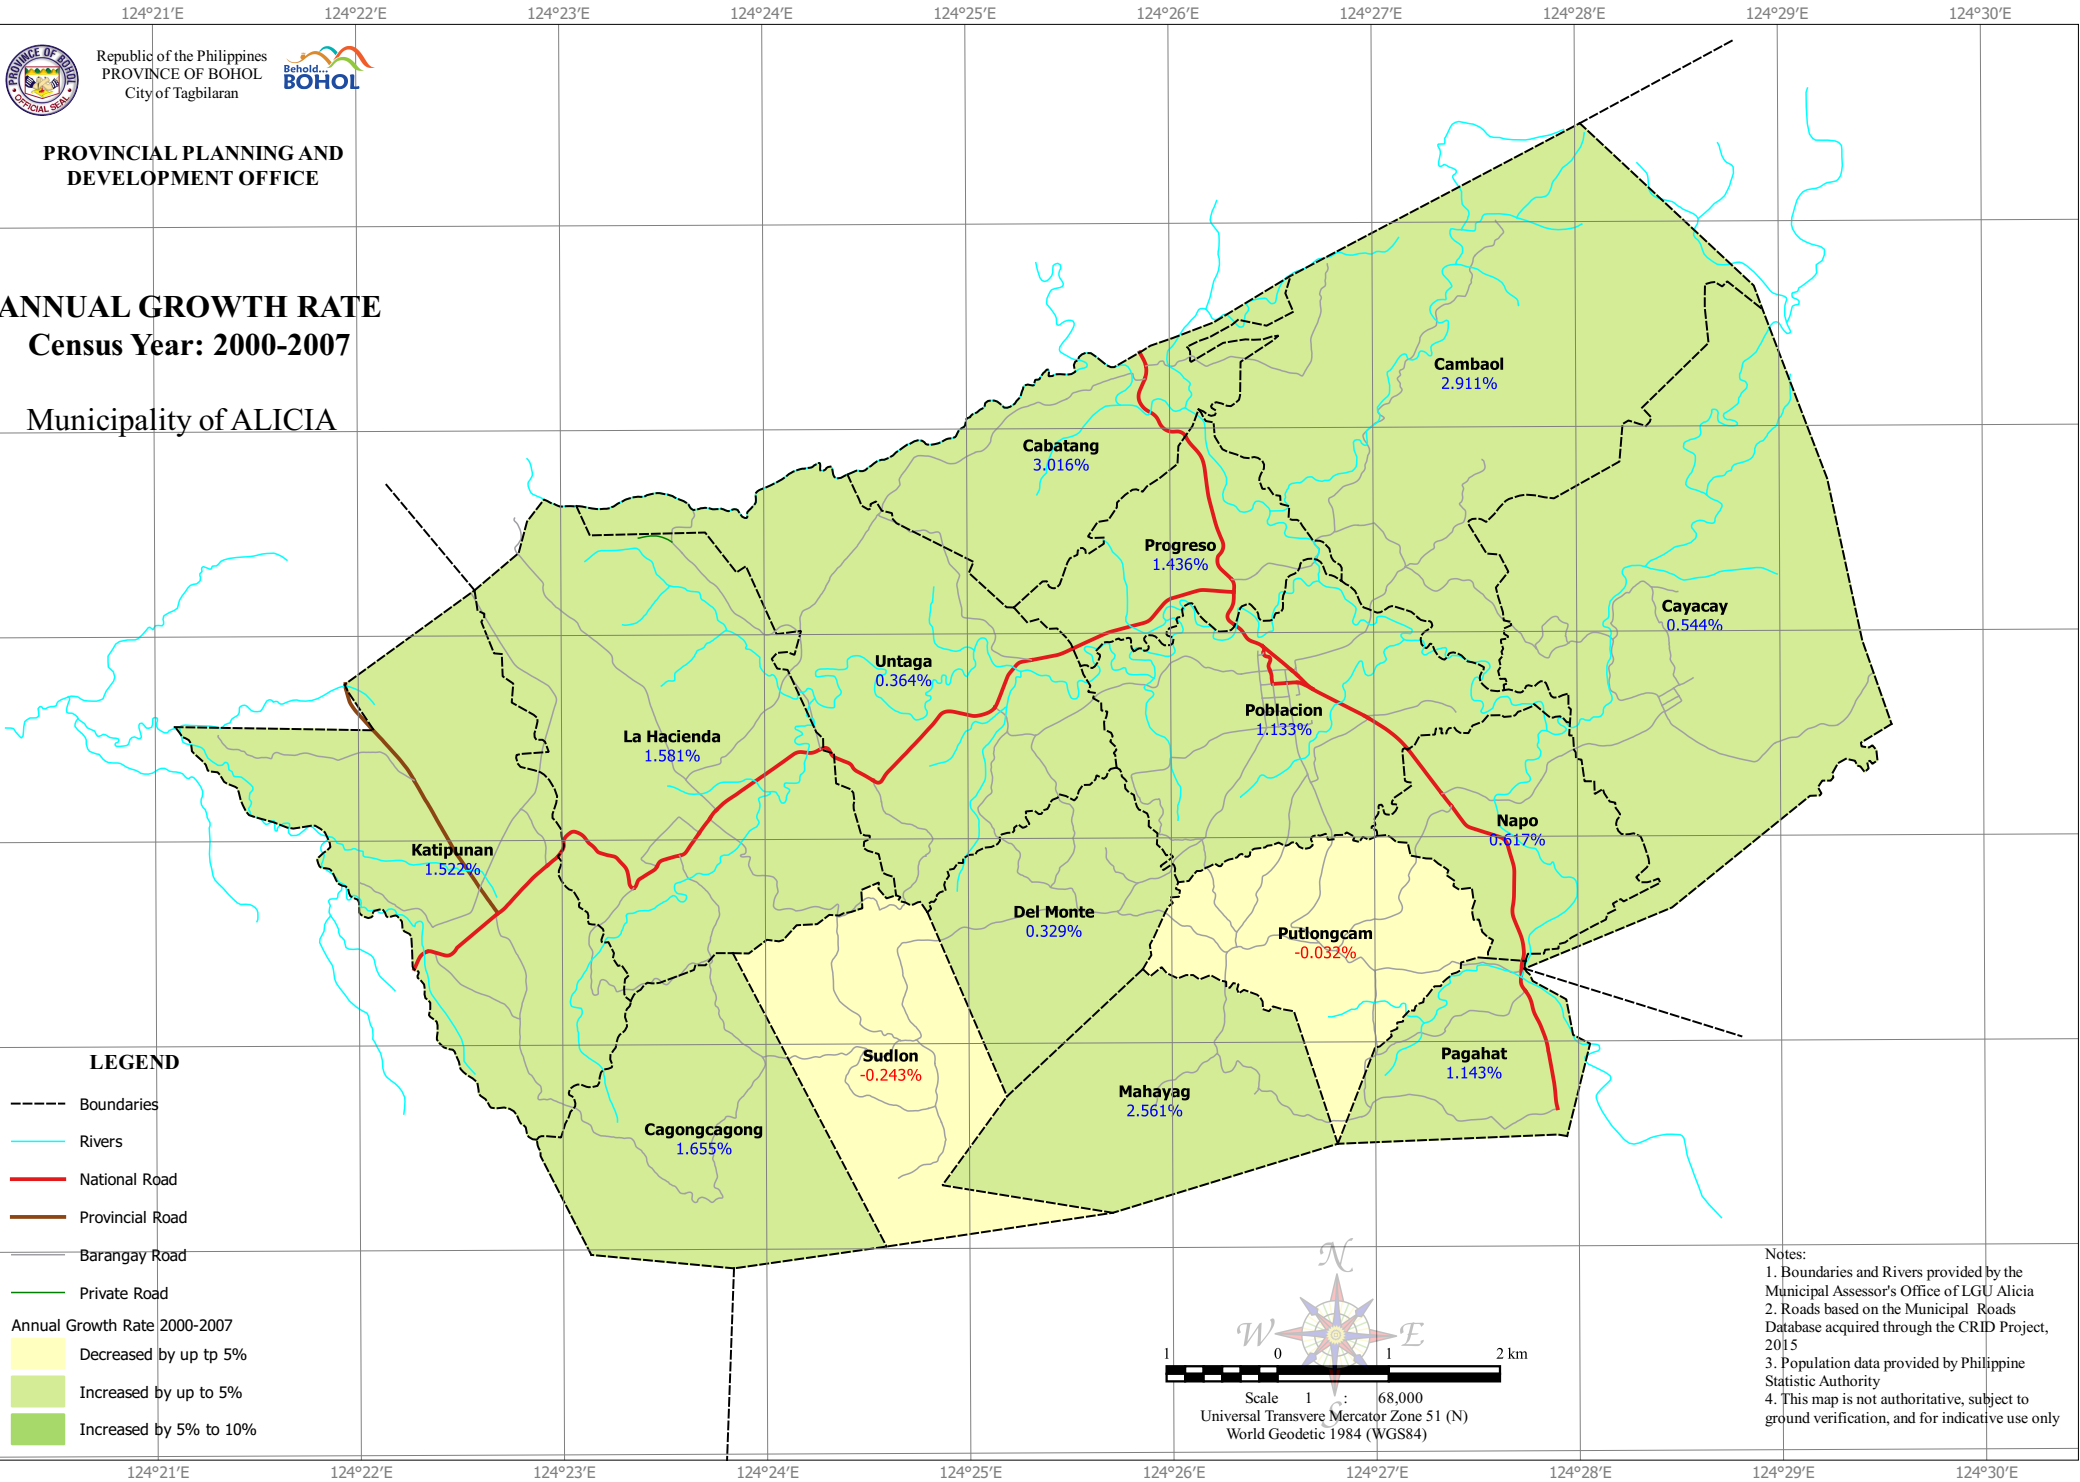

Republic of the Philippines
 PROVINCE OF BOHOL
 City of Tagbilaran

PROVINCIAL PLANNING AND
 DEVELOPMENT OFFICE

ANNUAL GROWTH RATE
Census Year: 2000-2007

Municipality of ALICIA

LEGEND

- Boundaries
- Rivers
- National Road
- Provincial Road
- Barangay Road
- Private Road

- Annual Growth Rate 2000-2007
- Decreased by up to 5%
 - Increased by up to 5%
 - Increased by 5% to 10%

Notes:
 1. Boundaries and Rivers provided by the Municipal Assessor's Office of LGU Alicia
 2. Roads based on the Municipal Roads Database acquired through the CRID Project, 2015
 3. Population data provided by Philippine Statistic Authority
 4. This map is not authoritative, subject to ground verification, and for indicative use only