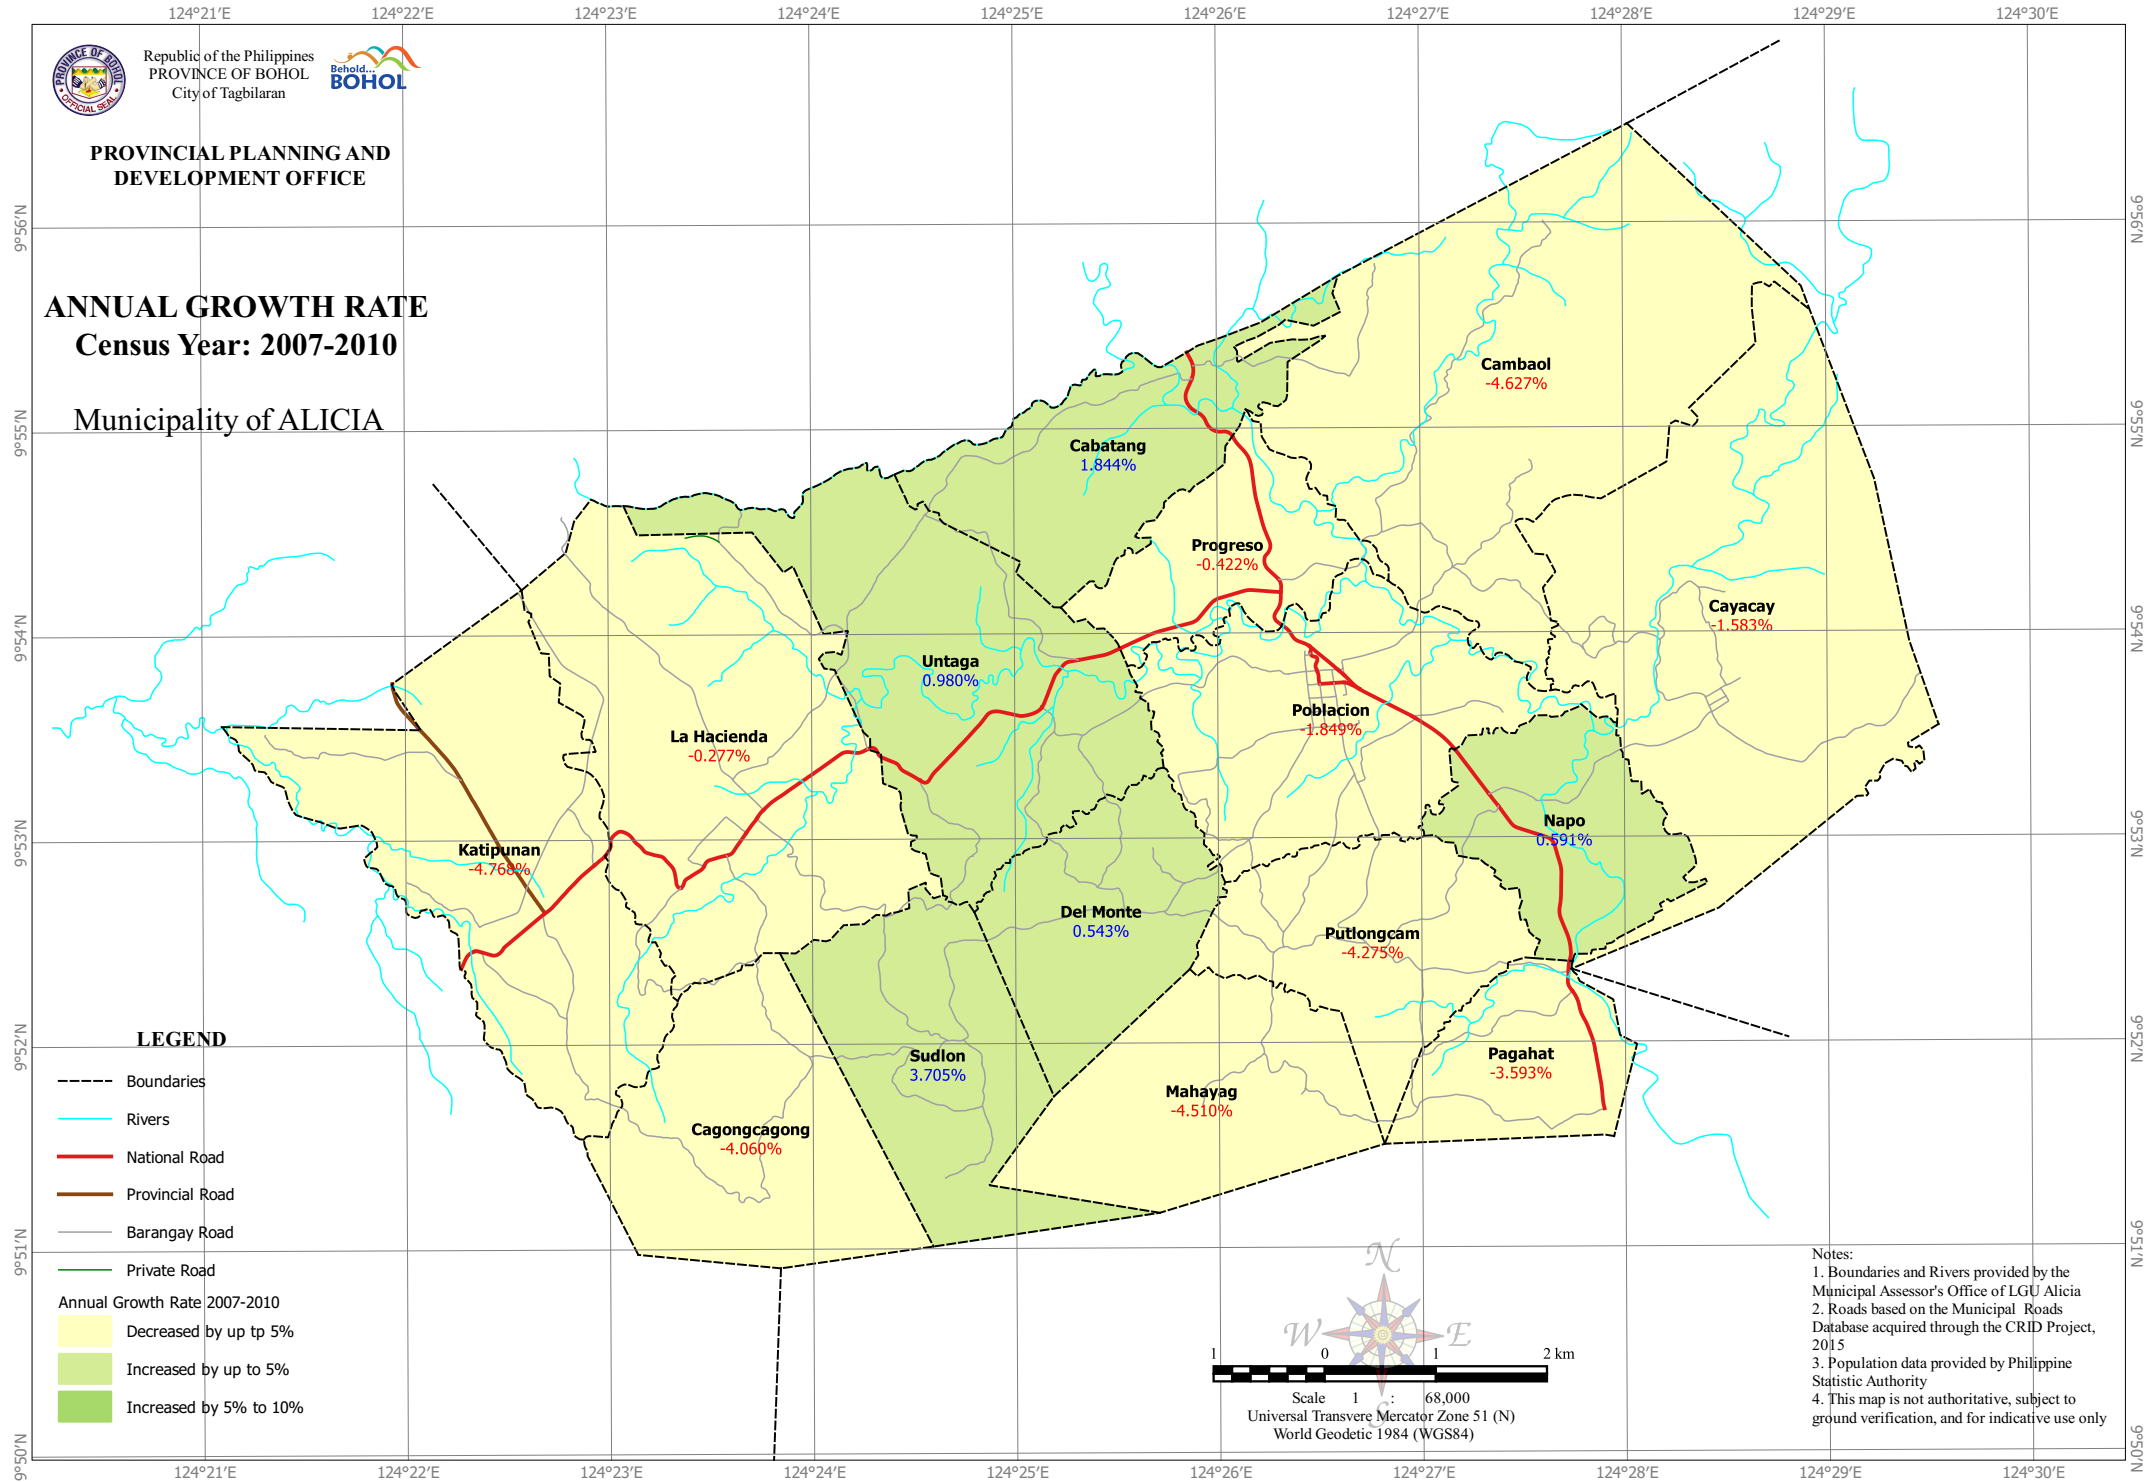

**PROVINCIAL PLANNING AND
 DEVELOPMENT OFFICE**

**ANNUAL GROWTH RATE
 Census Year: 2007-2010**

Municipality of ALICIA

LEGEND

- Boundaries
- Rivers
- National Road
- Provincial Road
- Barangay Road
- Private Road

- Annual Growth Rate 2007-2010**
- Decreased by up to 5%
 - Increased by up to 5%
 - Increased by 5% to 10%

Notes:
 1. Boundaries and Rivers provided by the Municipal Assessor's Office of LGU Alicia
 2. Roads based on the Municipal Roads Database acquired through the CRID Project, 2015
 3. Population data provided by Philippine Statistic Authority
 4. This map is not authoritative, subject to ground verification, and for indicative use only