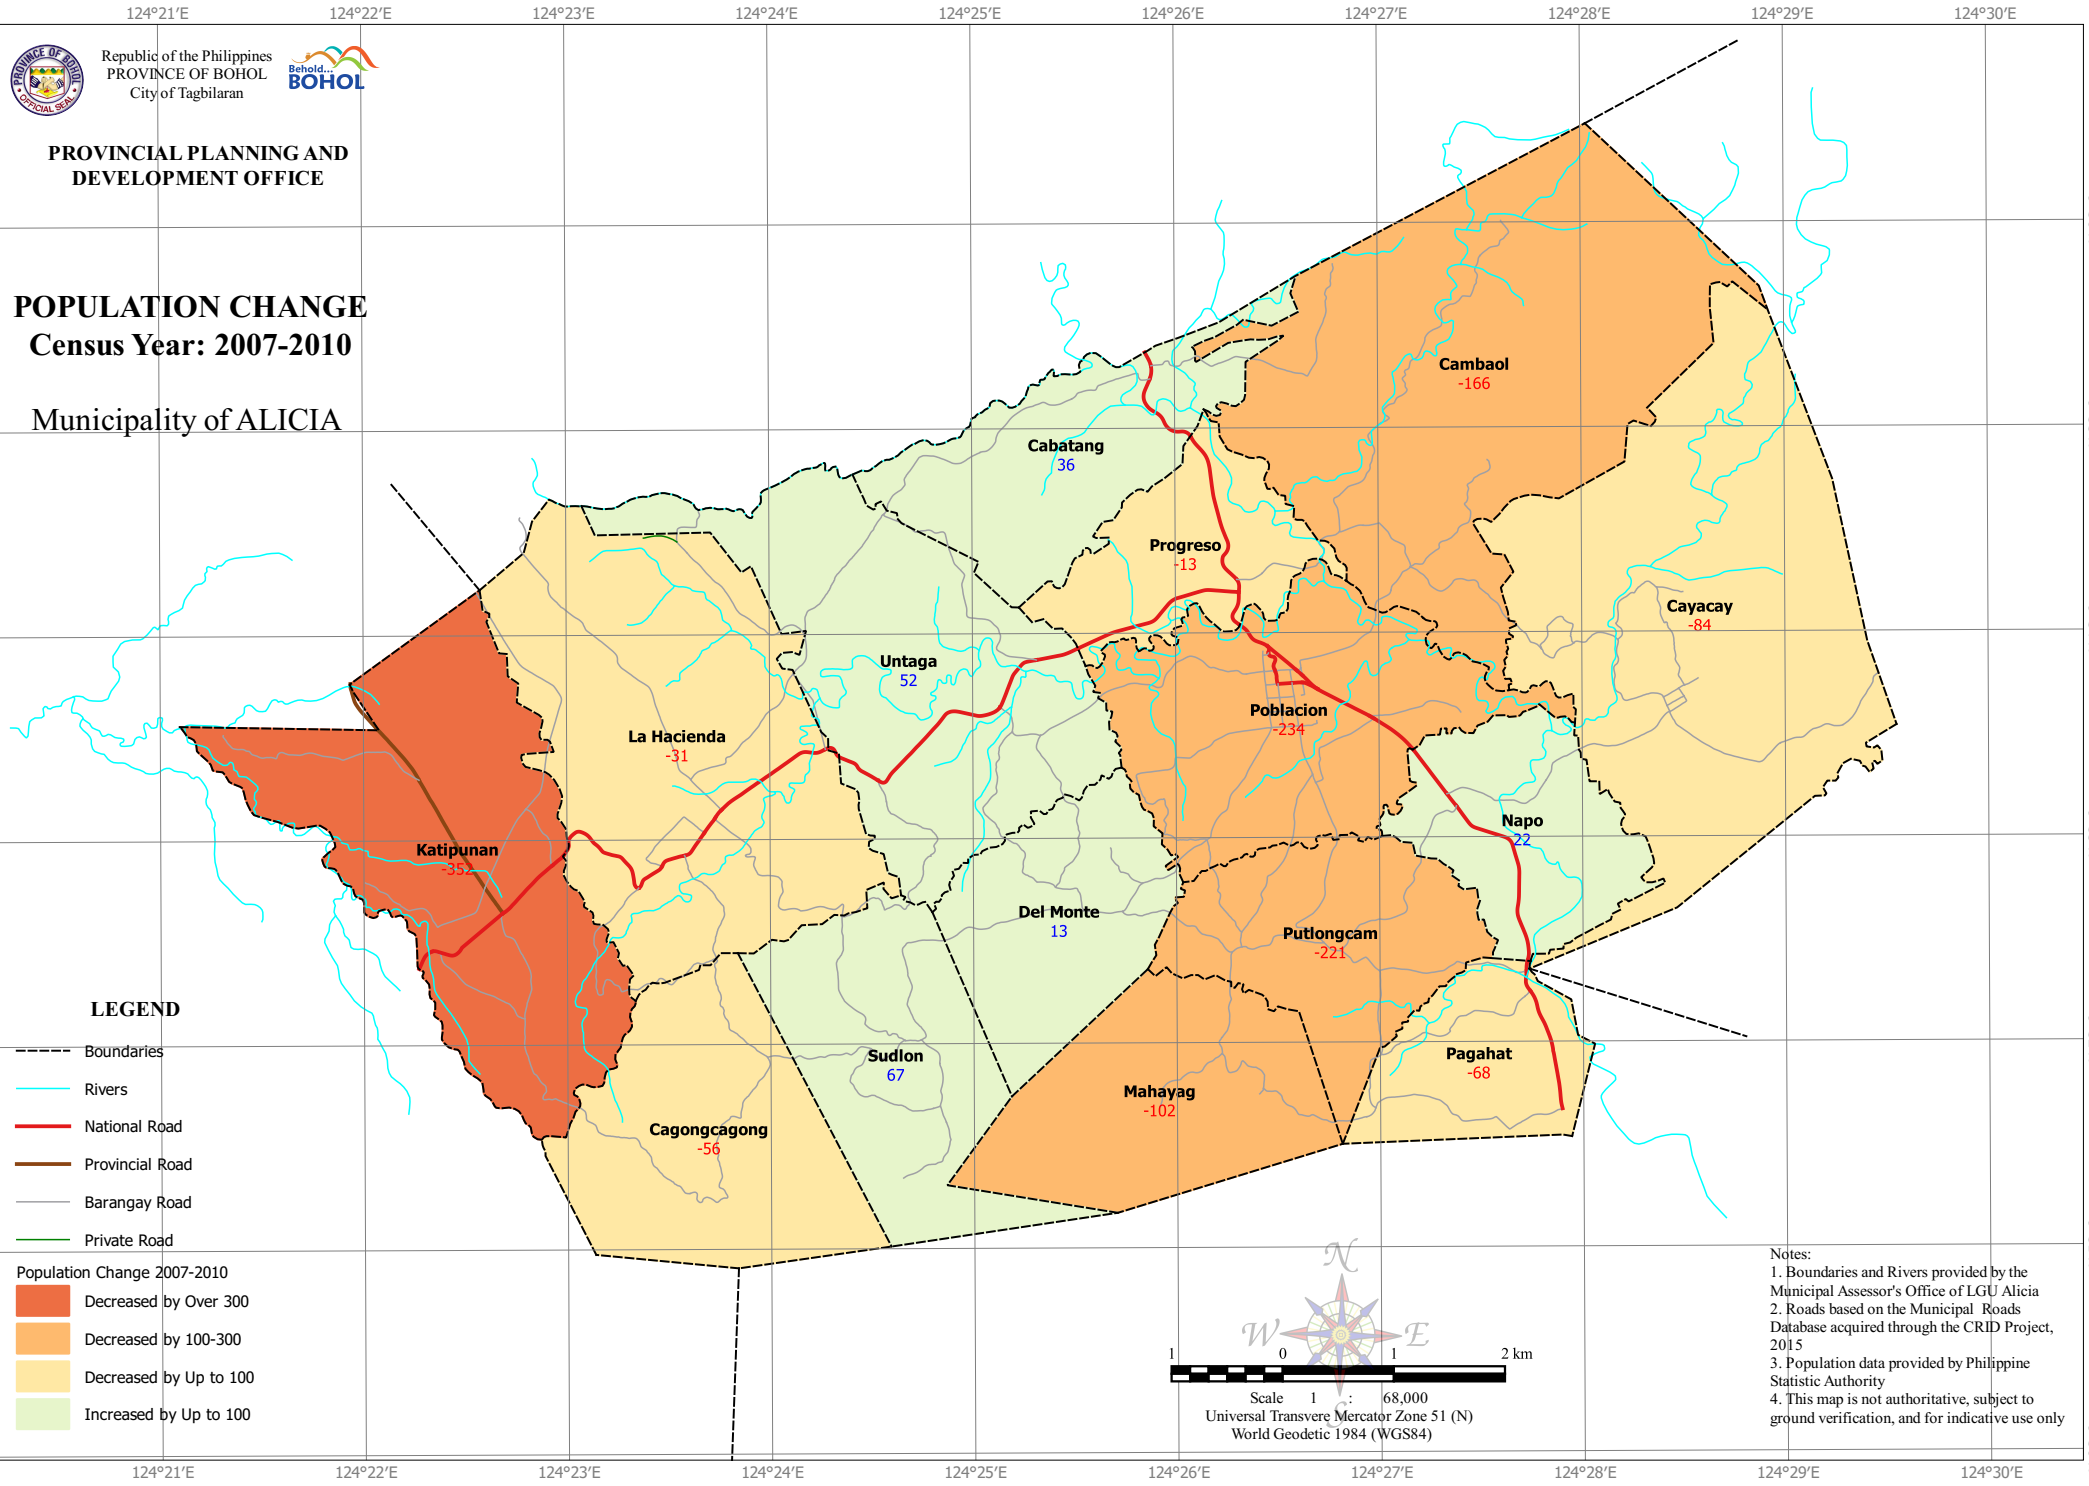

PROVINCIAL PLANNING AND
 DEVELOPMENT OFFICE

POPULATION CHANGE
Census Year: 2007-2010

Municipality of ALICIA

LEGEND

- Boundaries
- Rivers
- National Road
- Provincial Road
- Barangay Road
- Private Road

- Population Change 2007-2010
- Decreased by Over 300
 - Decreased by 100-300
 - Decreased by Up to 100
 - Increased by Up to 100

Notes:
 1. Boundaries and Rivers provided by the Municipal Assessor's Office of LGU Alicia
 2. Roads based on the Municipal Roads Database acquired through the CRID Project, 2015
 3. Population data provided by Philippine Statistic Authority
 4. This map is not authoritative, subject to ground verification, and for indicative use only