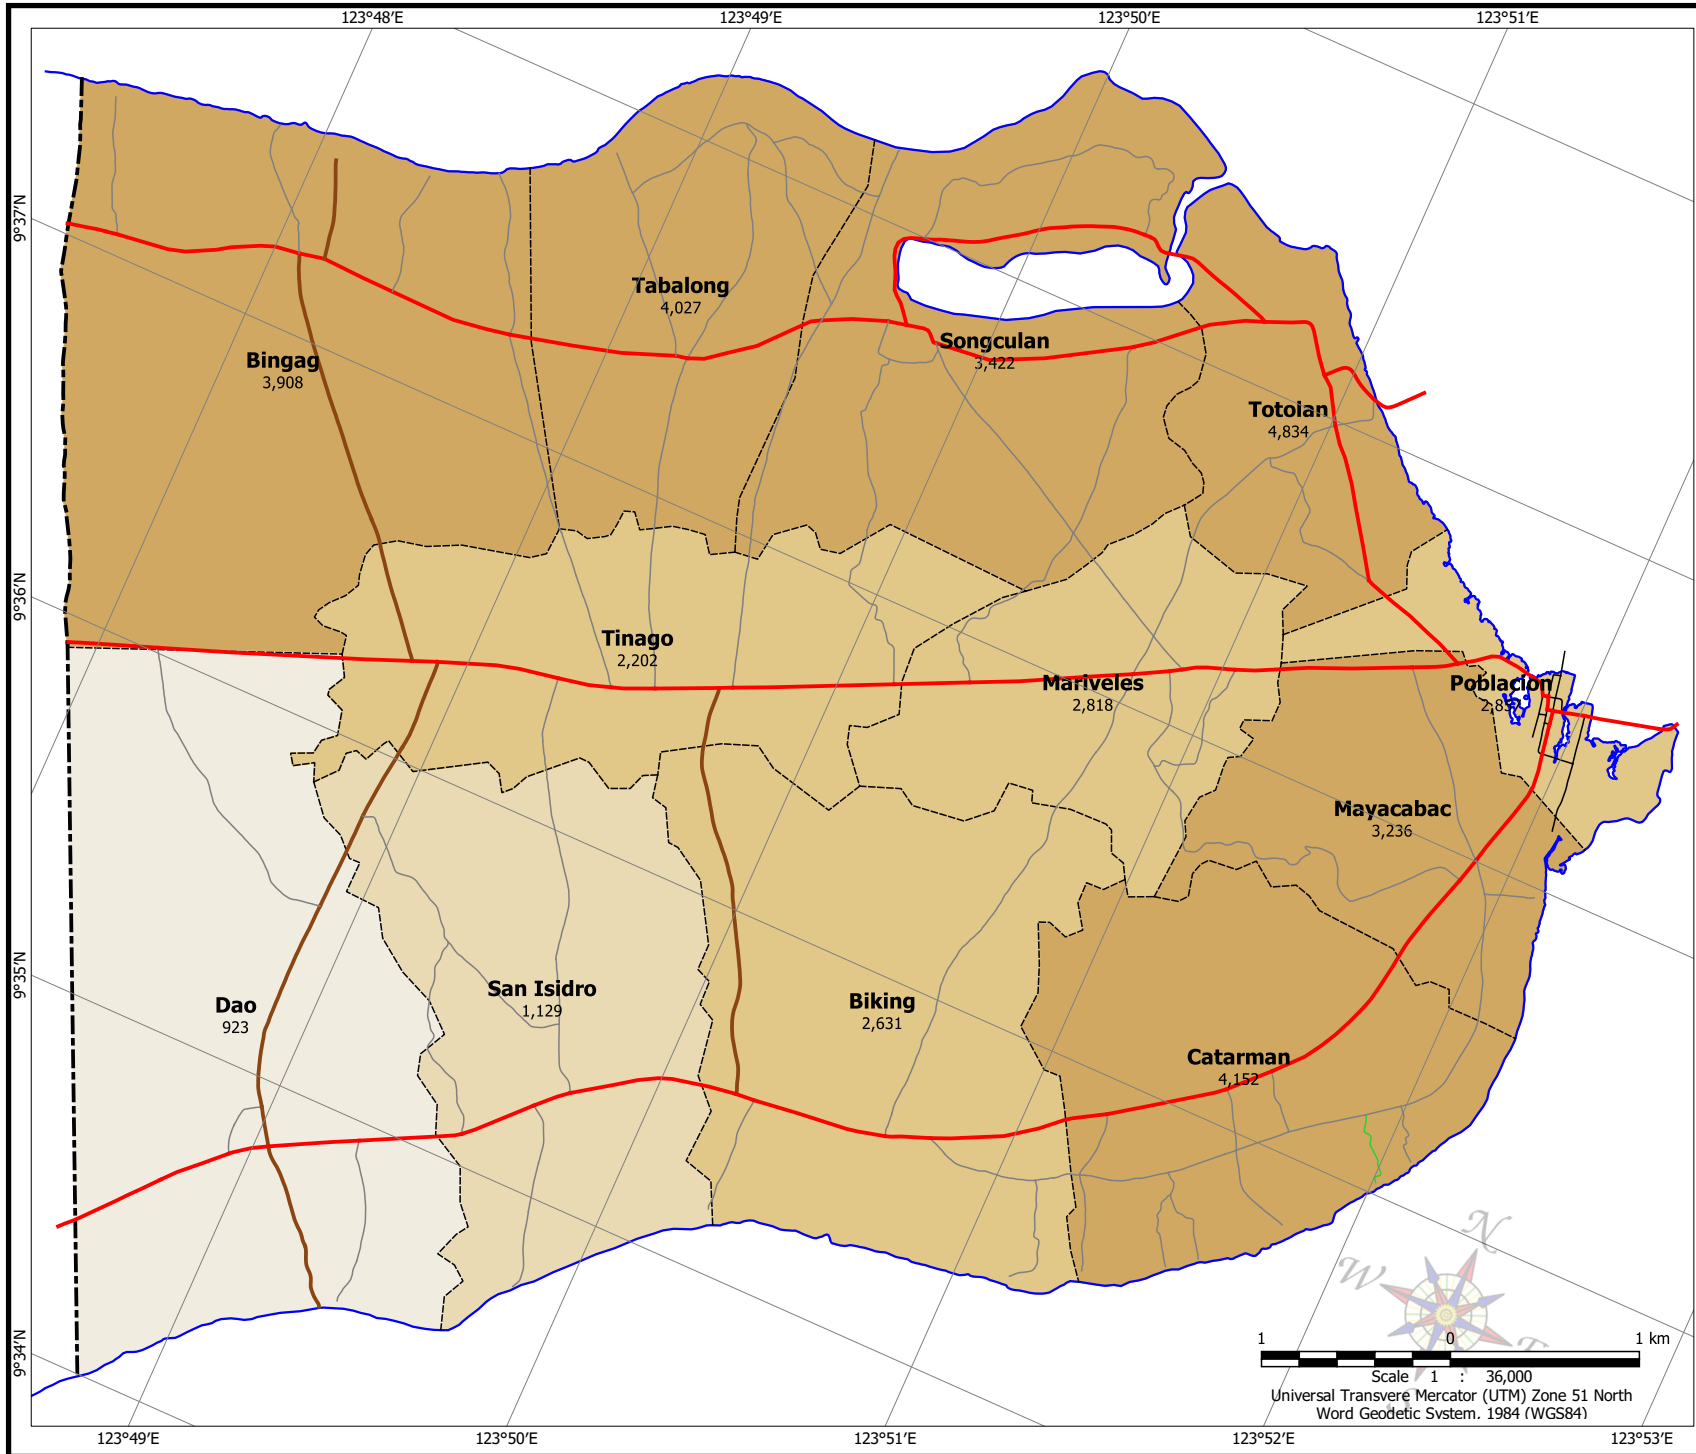

**PROVINCIAL PLANNING AND
DEVELOPMENT OFFICE**

**POPULATION
DISTRIBUTION MAP
Census Year: 2007**

Municipality of DAUIS

LEGEND

- Coastline
- Municipal Boundary
- Barangay Boundary
- National Roads
- Provincial Roads
- Municipal Roads
- Barangay Roads
- Farm from Market

Population 2007

- Up to 1000
- 1000 - 2000
- 2000 - 3000
- 3000 - 5000

Notes:
 1. Municipal and Barangay Boundaries based on data downloaded from GADM website.
 2. Roads based on the Municipal Roads Database acquired through CRID project.
 3. Coastline digitized from Google Satellite Images
 4. Population data from Philippine Statistics Authority
 5. This map is not authoritative, not verified, and to be used for indicative purposes only