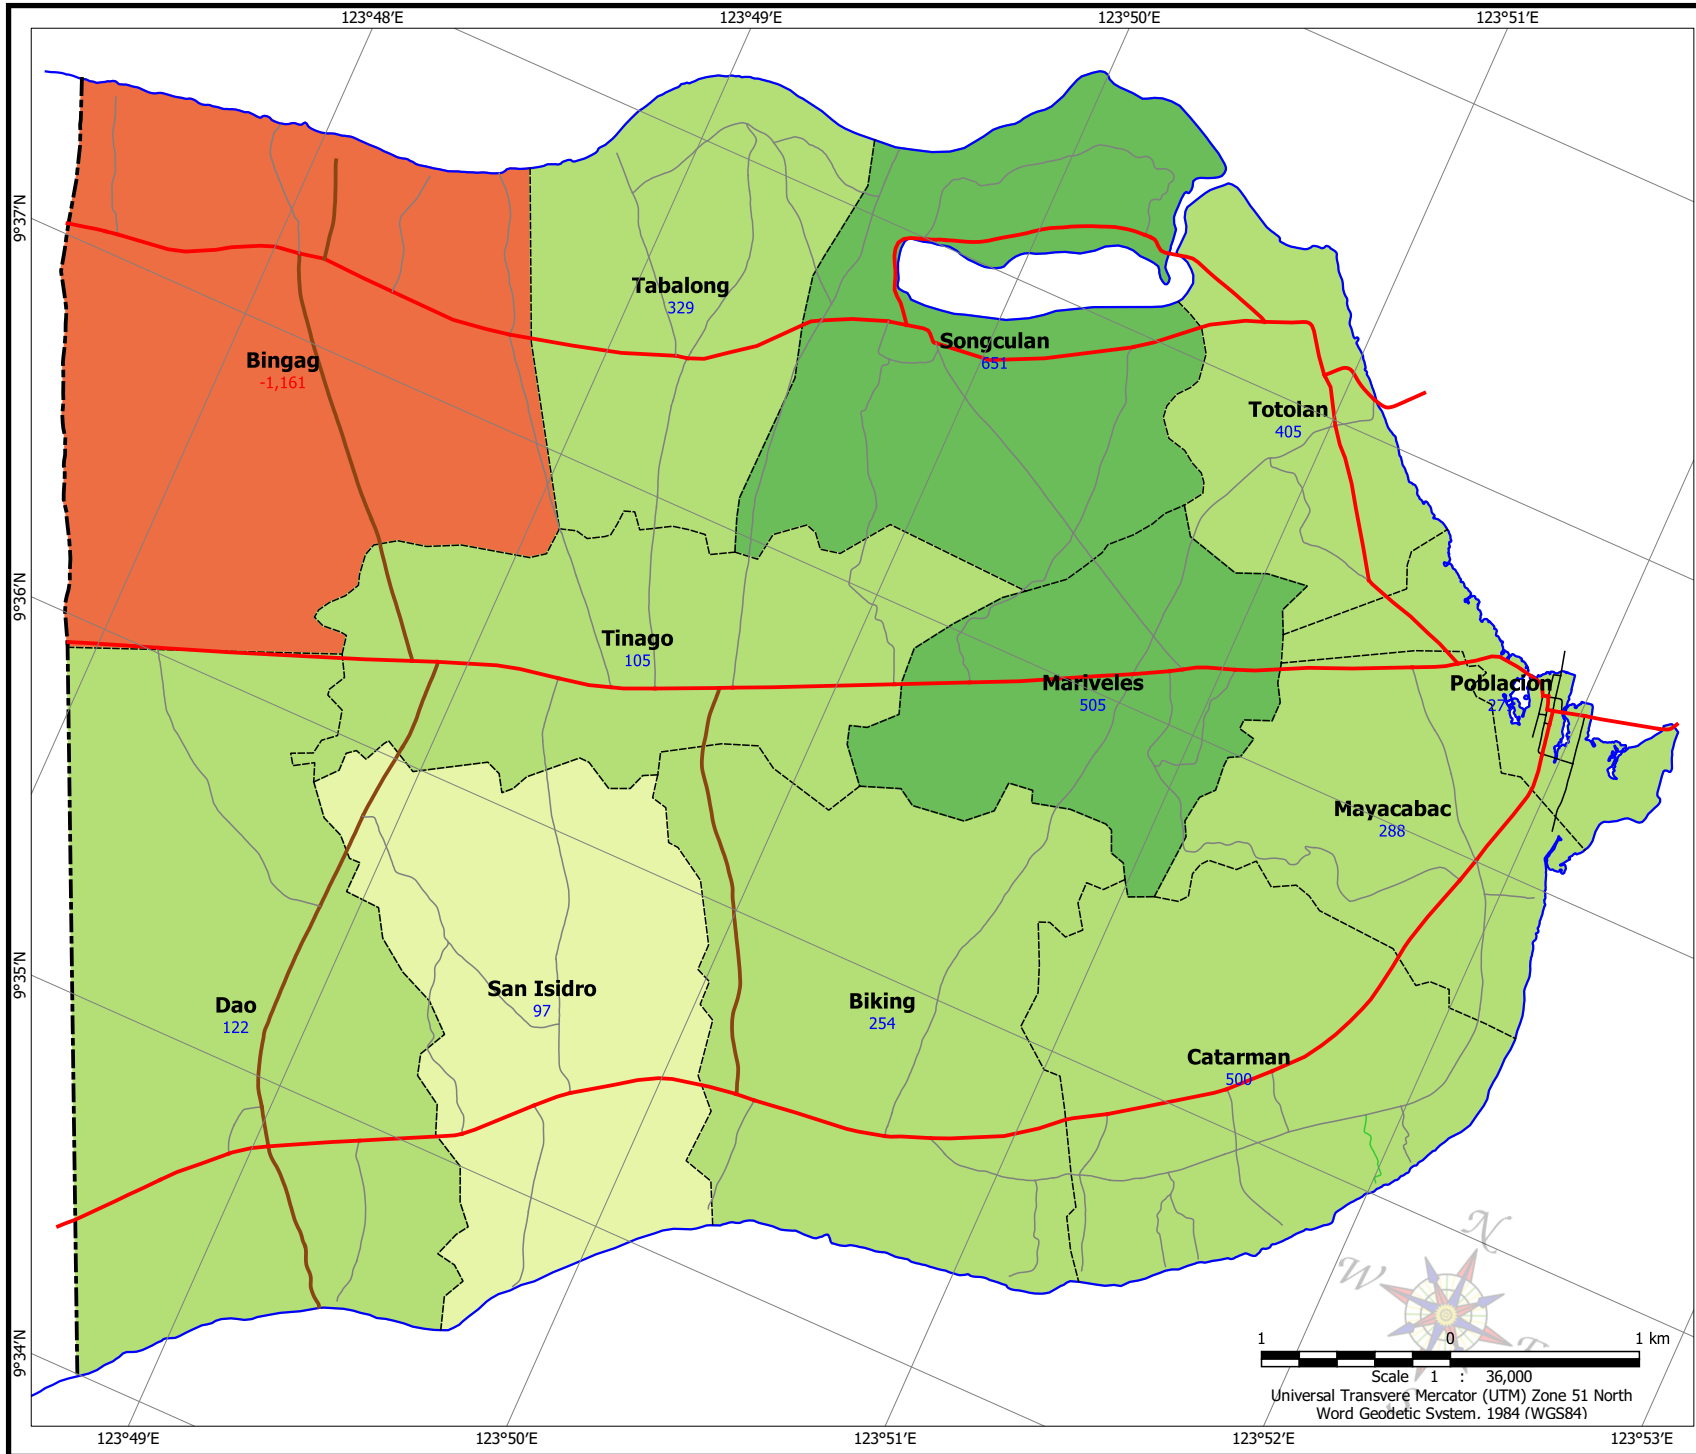

**PROVINCIAL PLANNING AND
DEVELOPMENT OFFICE**

**POPULATION CHANGE
Census Year: 1995-2000**

Municipality of DAUIS

LEGEND

- Coastline
- Municipal Boundary
- Barangay Boundary
- National Roads
- Provincial Roads
- Municipal Roads
- Barangay Roads
- Farm from Market

Population Change 1995-2000

- Decreased by over 500
- Increased by up to 100
- Increased by 100 to 500
- Increased by over 500

- Notes:
- Municipal and Barangay Boundaries based on data downloaded from GADM website.
 - Roads based on the Municipal Roads Database acquired through CRID project.
 - Coastline digitized from Google Satellite Images
 - Population data from Philippine Statistics Authority
 - This map is not authoritative, not verified, and to be used for indicative purposes only