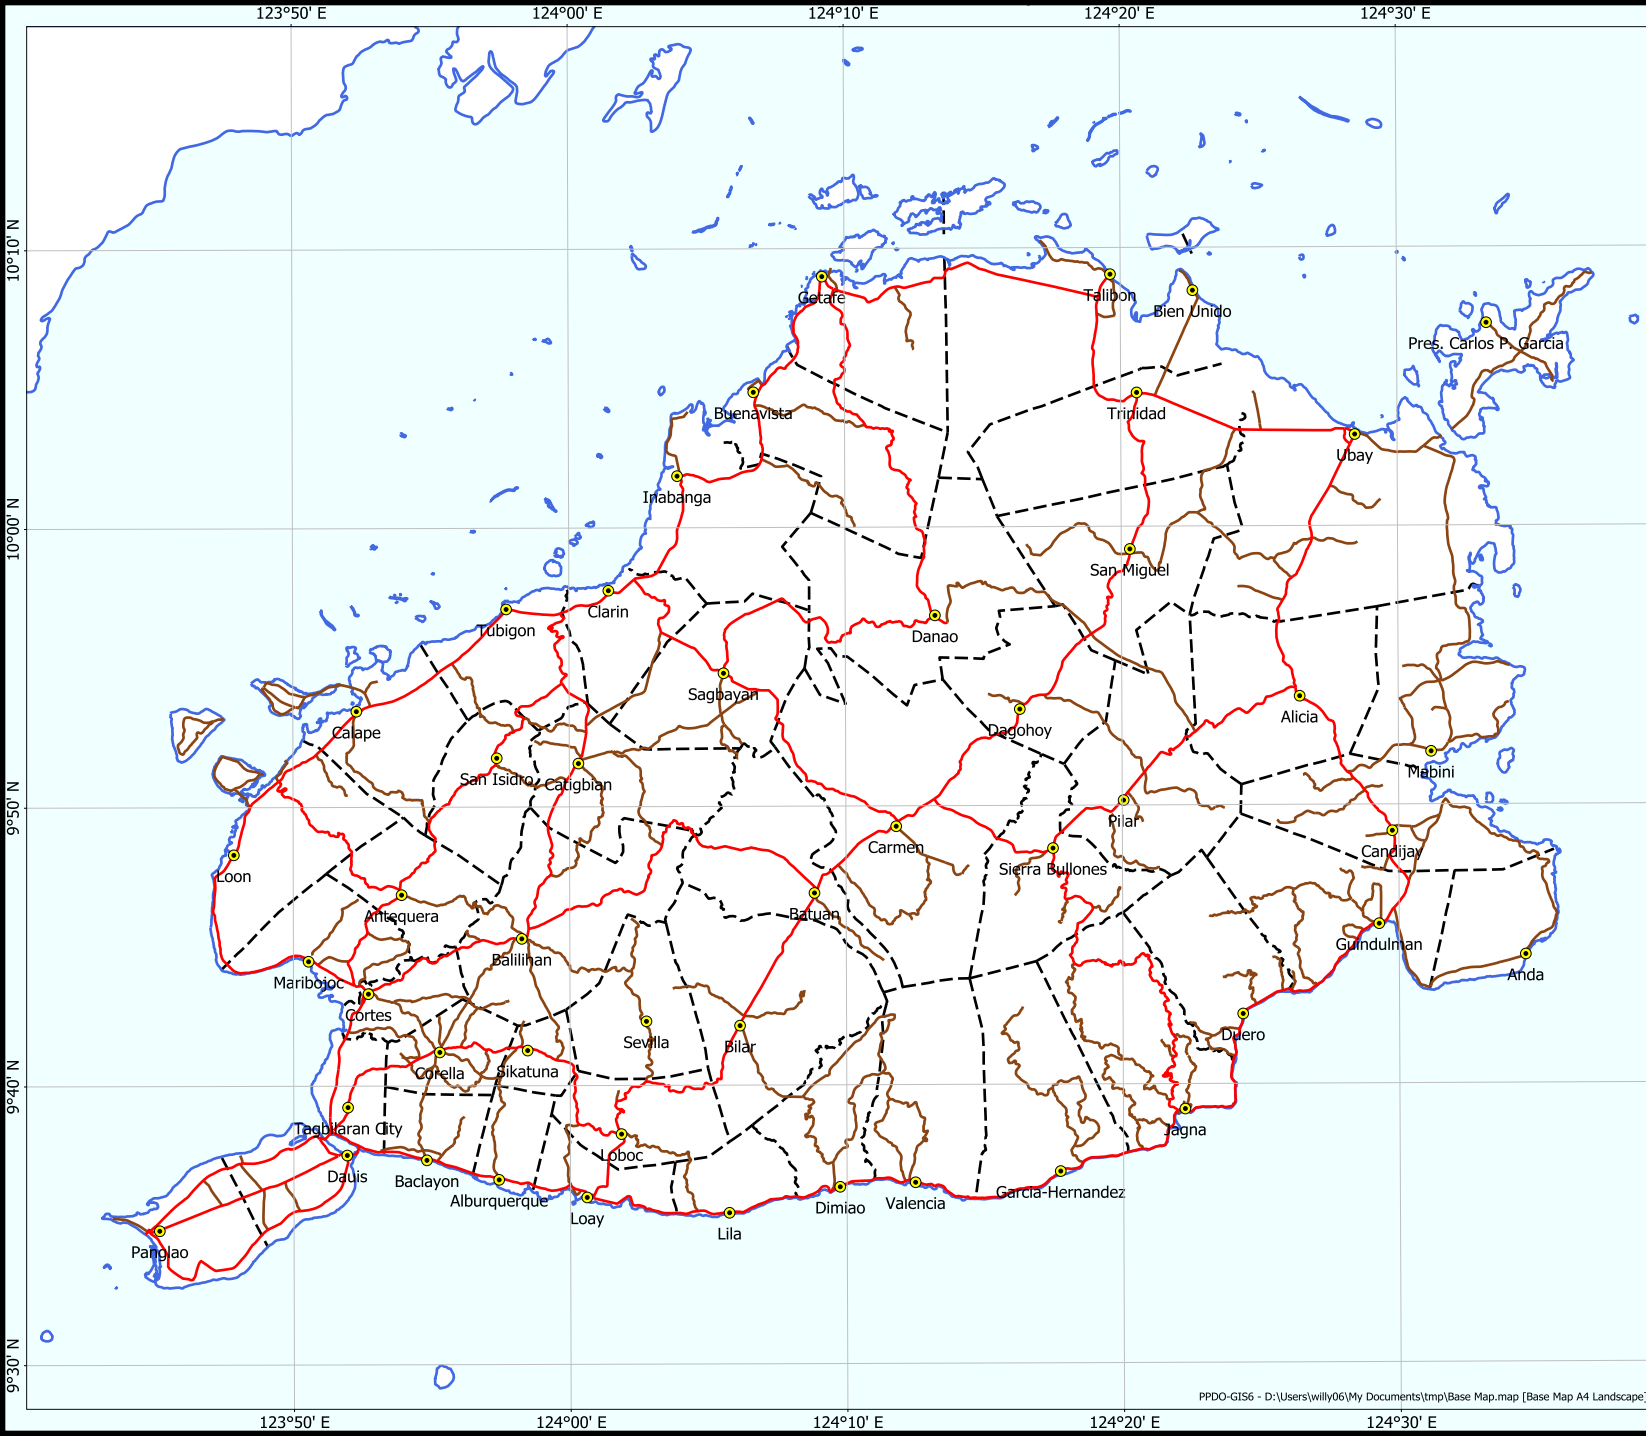

**PROVINCIAL PLANNING &
 DEVELOPMENT OFFICE**

BASE MAP
 Province of BOHOL

LEGEND

-  Coastline
-  Municipal Boundary
-  National Road
-  Provincial Road
-  Municipality

0 20 km

SCALE 1:500000
 Universal Transverse Mercator - Zone 51 (N)
 World Geodetic 1984 (WGS84)