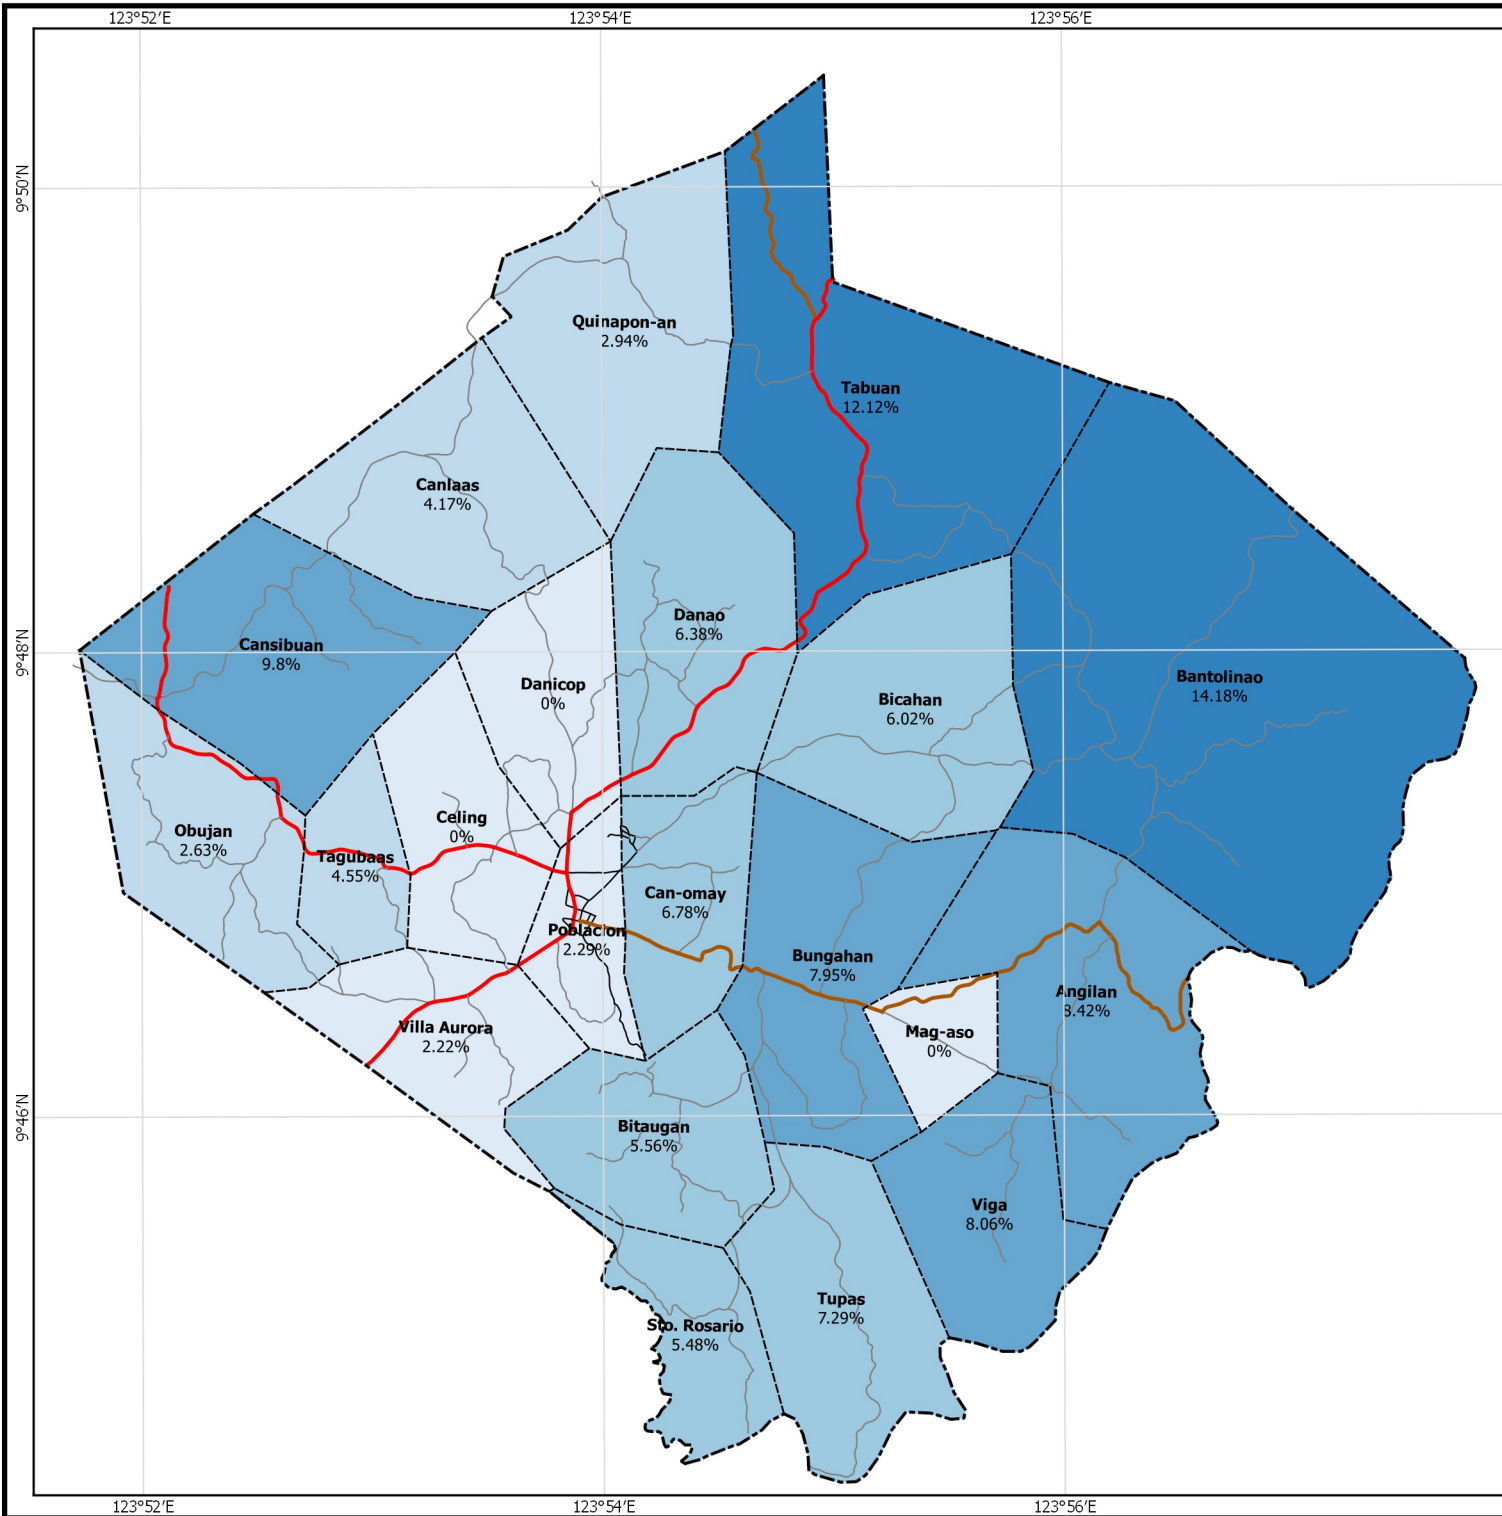

Republic of the Philippines  
 PROVINCE OF BOHOL  
 City of Tagbilaran

**PROVINCIAL PLANNING AND  
 DEVELOPMENT OFFICE**

**Poverty Database Monitoring System  
 CHILD MALNUTRITION**  
 Municipality of ANTEQUERA

**Legend**

- National Road
- Provincial Road
- Municipal Road
- Barangay Road
- Barangay Boundary
- Municipal Boundary

**Child Malnutrition**

- less than 2.50%
- 2.50% - 5.00%
- 5.00% - 7.50%
- 7.50% - 10.00%
- over than 10.00%

- NOTES:
1. Boundaries derived from the Political Boundary Survey provided by the Department of Environment and Natural Resources.
  2. Roads consolidated from Municipal Roads Databases.
  3. This map is to be used for indicative purpose only. This must not be used for measurements and any legal purposes.