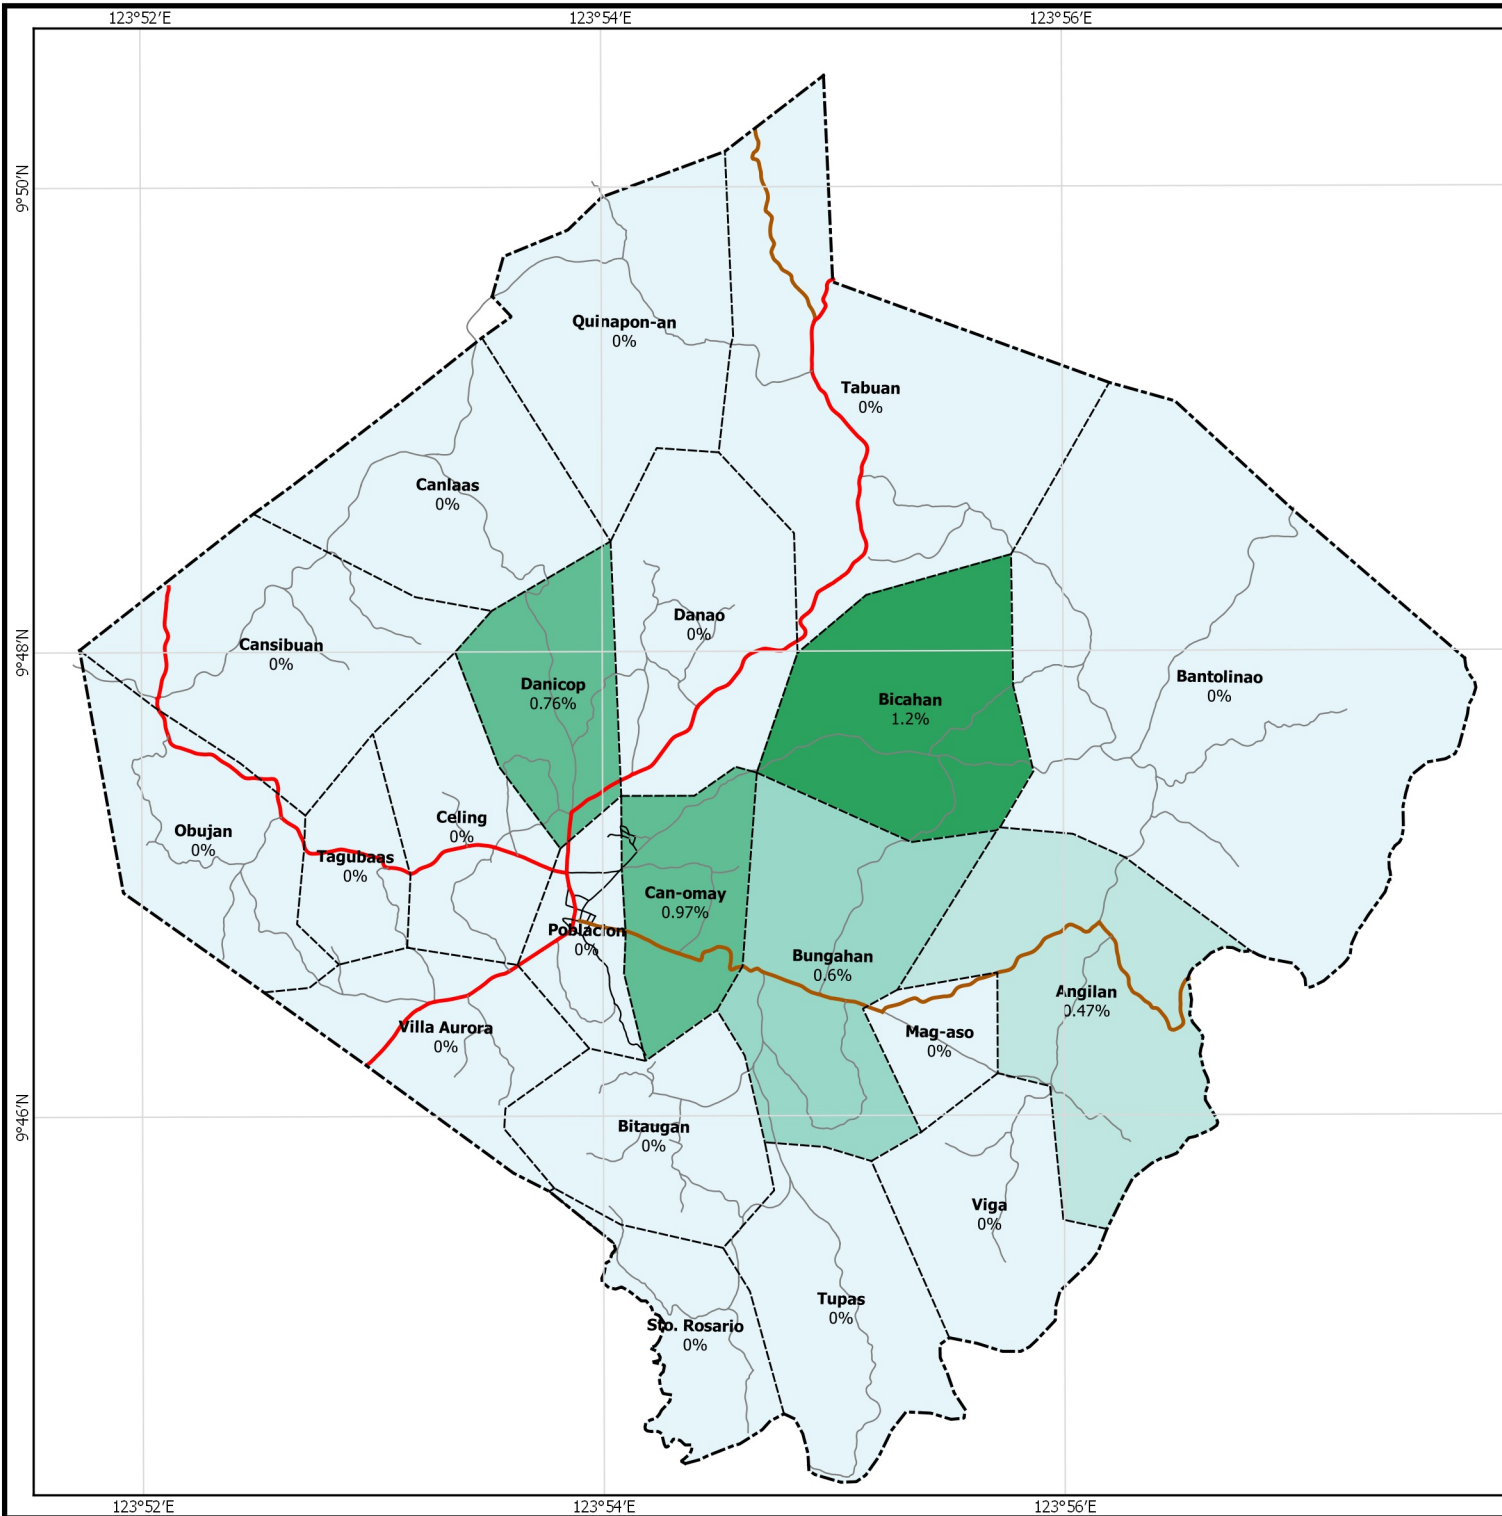

Republic of the Philippines
 PROVINCE OF BOHOL
 City of Tagbilaran

**PROVINCIAL PLANNING AND
 DEVELOPMENT OFFICE**

**Poverty Database Monitoring System
 CHILD MORTALITY**
 Municipality of ANTEQUERA

Legend

- National Road
- Provincial Road
- Municipal Road
- Barangay Road
- Barangay Boundary
- Municipal Boundary

- Child Mortality**
- less than 0.20%
 - 0.20% - 0.50%
 - 0.50% - 0.75%
 - 0.75% - 1.00%
 - over than 1.00%

- NOTES:
- Boundaries derived from the Political Boundary Survey provided by the Department of Environment and Natural Resources.
 - Roads consolidated from Municipal Roads Databases.
 - This map is to be used for indicative purpose only. This must not be used for measurements and any legal purposes.