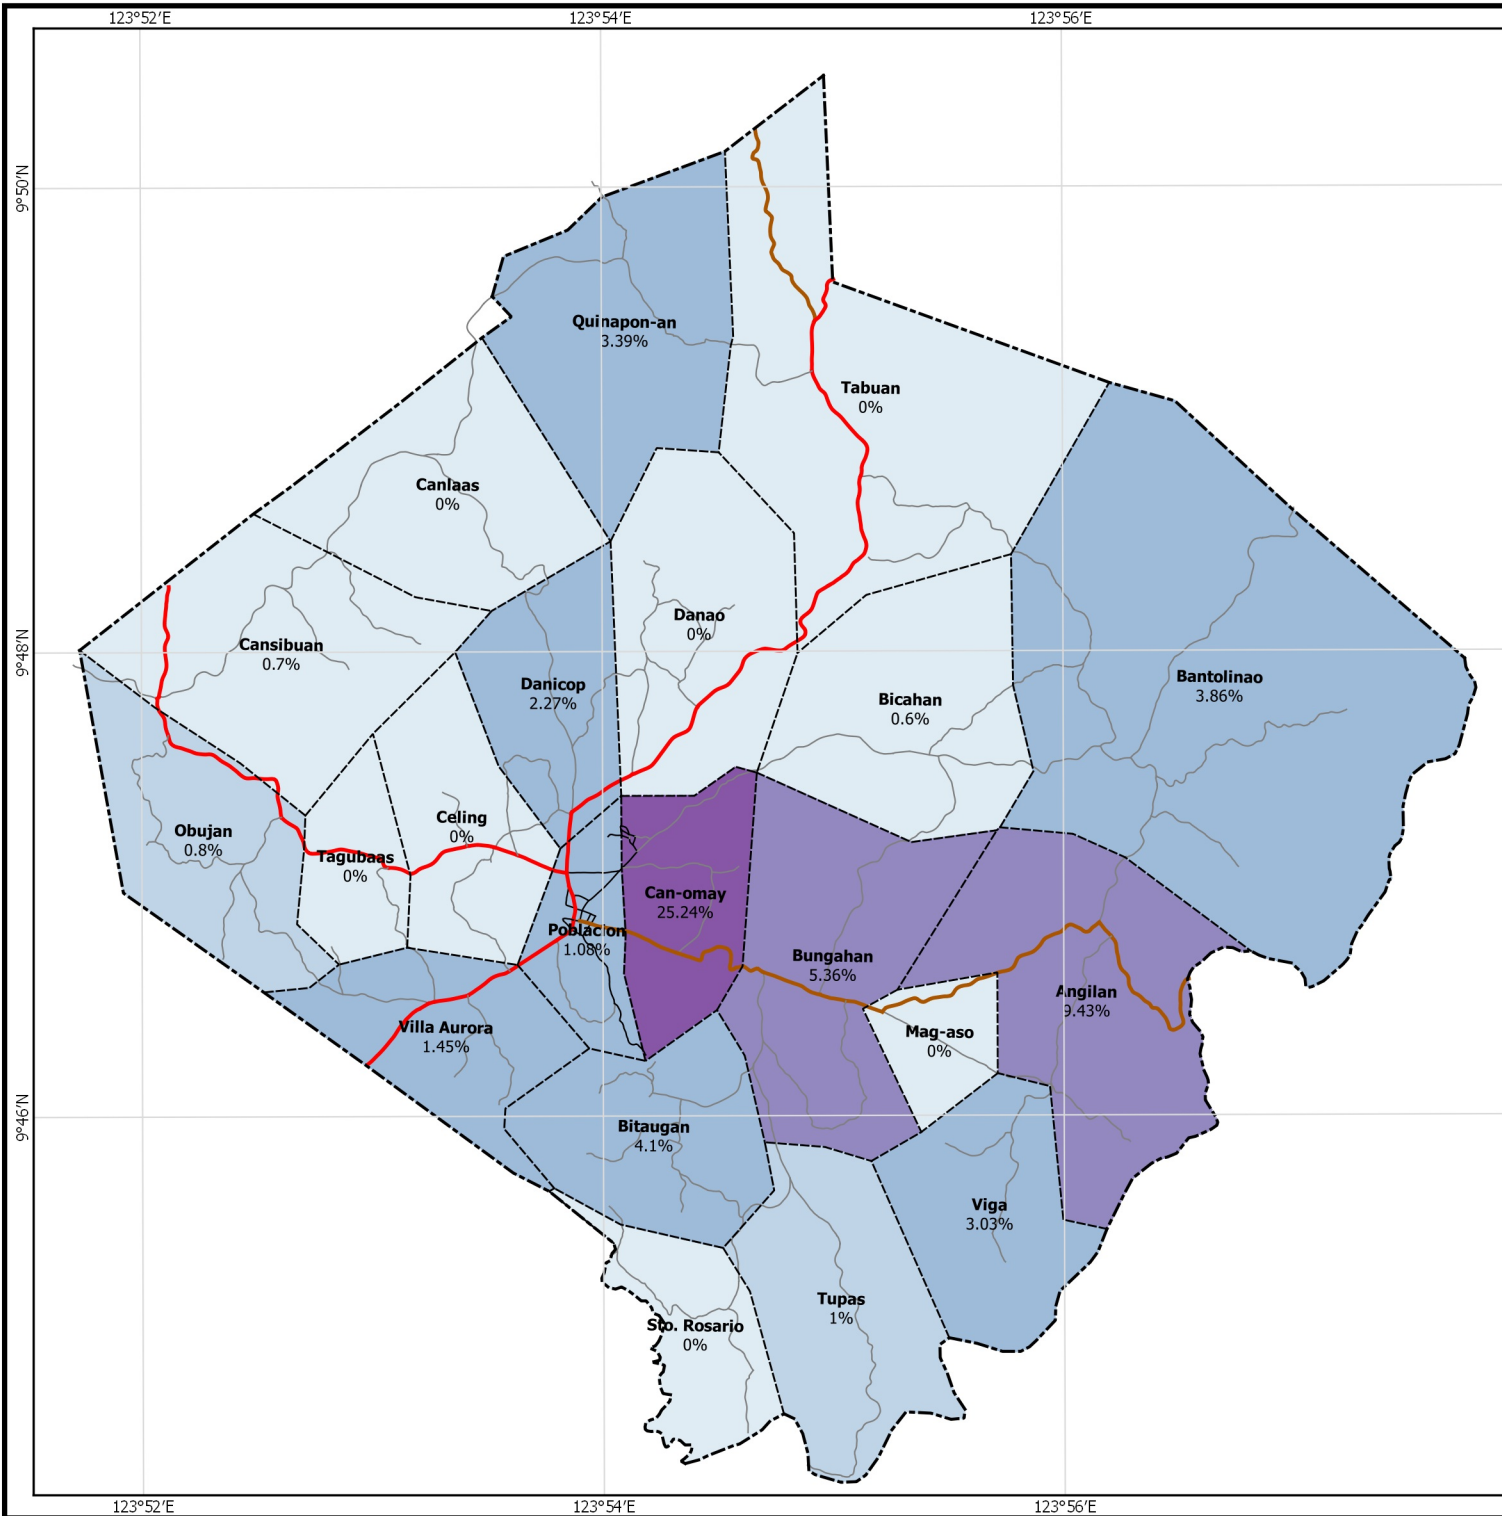

Republic of the Philippines  
 PROVINCE OF BOHOL  
 City of Tagbilaran

**PROVINCIAL PLANNING AND  
 DEVELOPMENT OFFICE**

**Poverty Database Monitoring System  
 CRIME INCIDENCE**  
 Municipality of ANTEQUERA

**Legend**

- National Road
- Provincial Road
- Municipal Road
- Barangay Road
- Barangay Boundary
- Municipal Boundary

**Crime Incidence**

- less than 0.75%
- 0.75% - 1.00%
- 1.00% - 5.00%
- 5.00% - 15.00%
- over than 15.00%

**NOTES:**

1. Boundaries derived from the Political Boundary Survey provided by the Department of Environment and Natural Resources.
2. Roads consolidated from Municipal Roads Databases.
3. This map is to be used for indicative purpose only. This must not be used for measurements and any legal purposes.