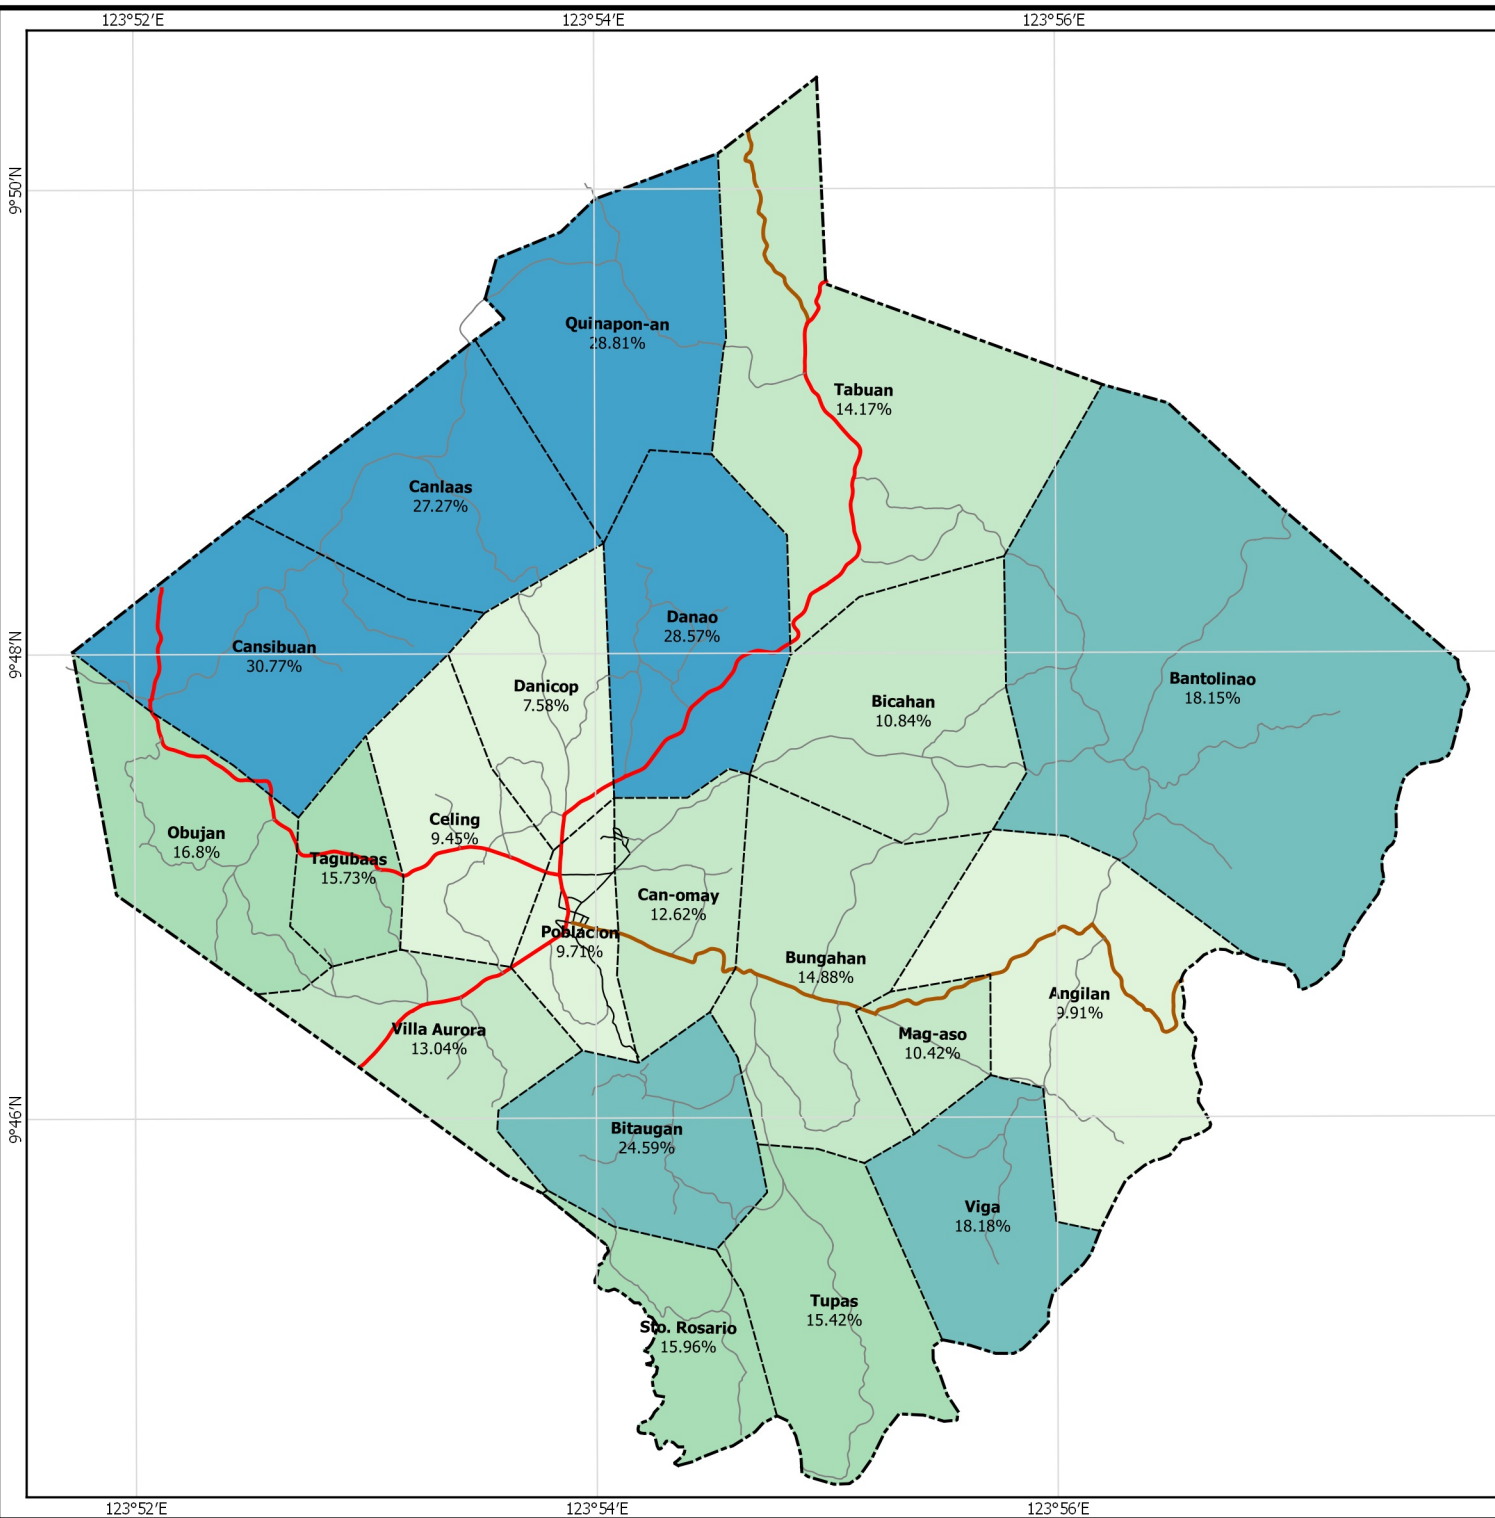

Republic of the Philippines
 PROVINCE OF BOHOL
 City of Tagbilaran

**PROVINCIAL PLANNING AND
 DEVELOPMENT OFFICE**

**Poverty Database Monitoring System
 HOUSEHOLDS
 BELOW FOOD THRESHOLD
 Municipality of ANTEQUERA**

Legend

- National Road
- Provincial Road
- Municipal Road
- Barangay Road
- Barangay Boundary
- Municipal Boundary

HHs below Food Threshold

- less than 10.00%
- 10.00% - 15.00%
- 15.00% - 17.50%
- 17.50% - 25.00%
- over than 25.00%

- NOTES:
1. Boundaries derived from the Political Boundary Survey provided by the Department of Environment and Natural Resources.
 2. Roads consolidated from Municipal Roads Databases.
 3. This map is to be used for indicative purpose only. This must not be used for measurements and any legal purposes.