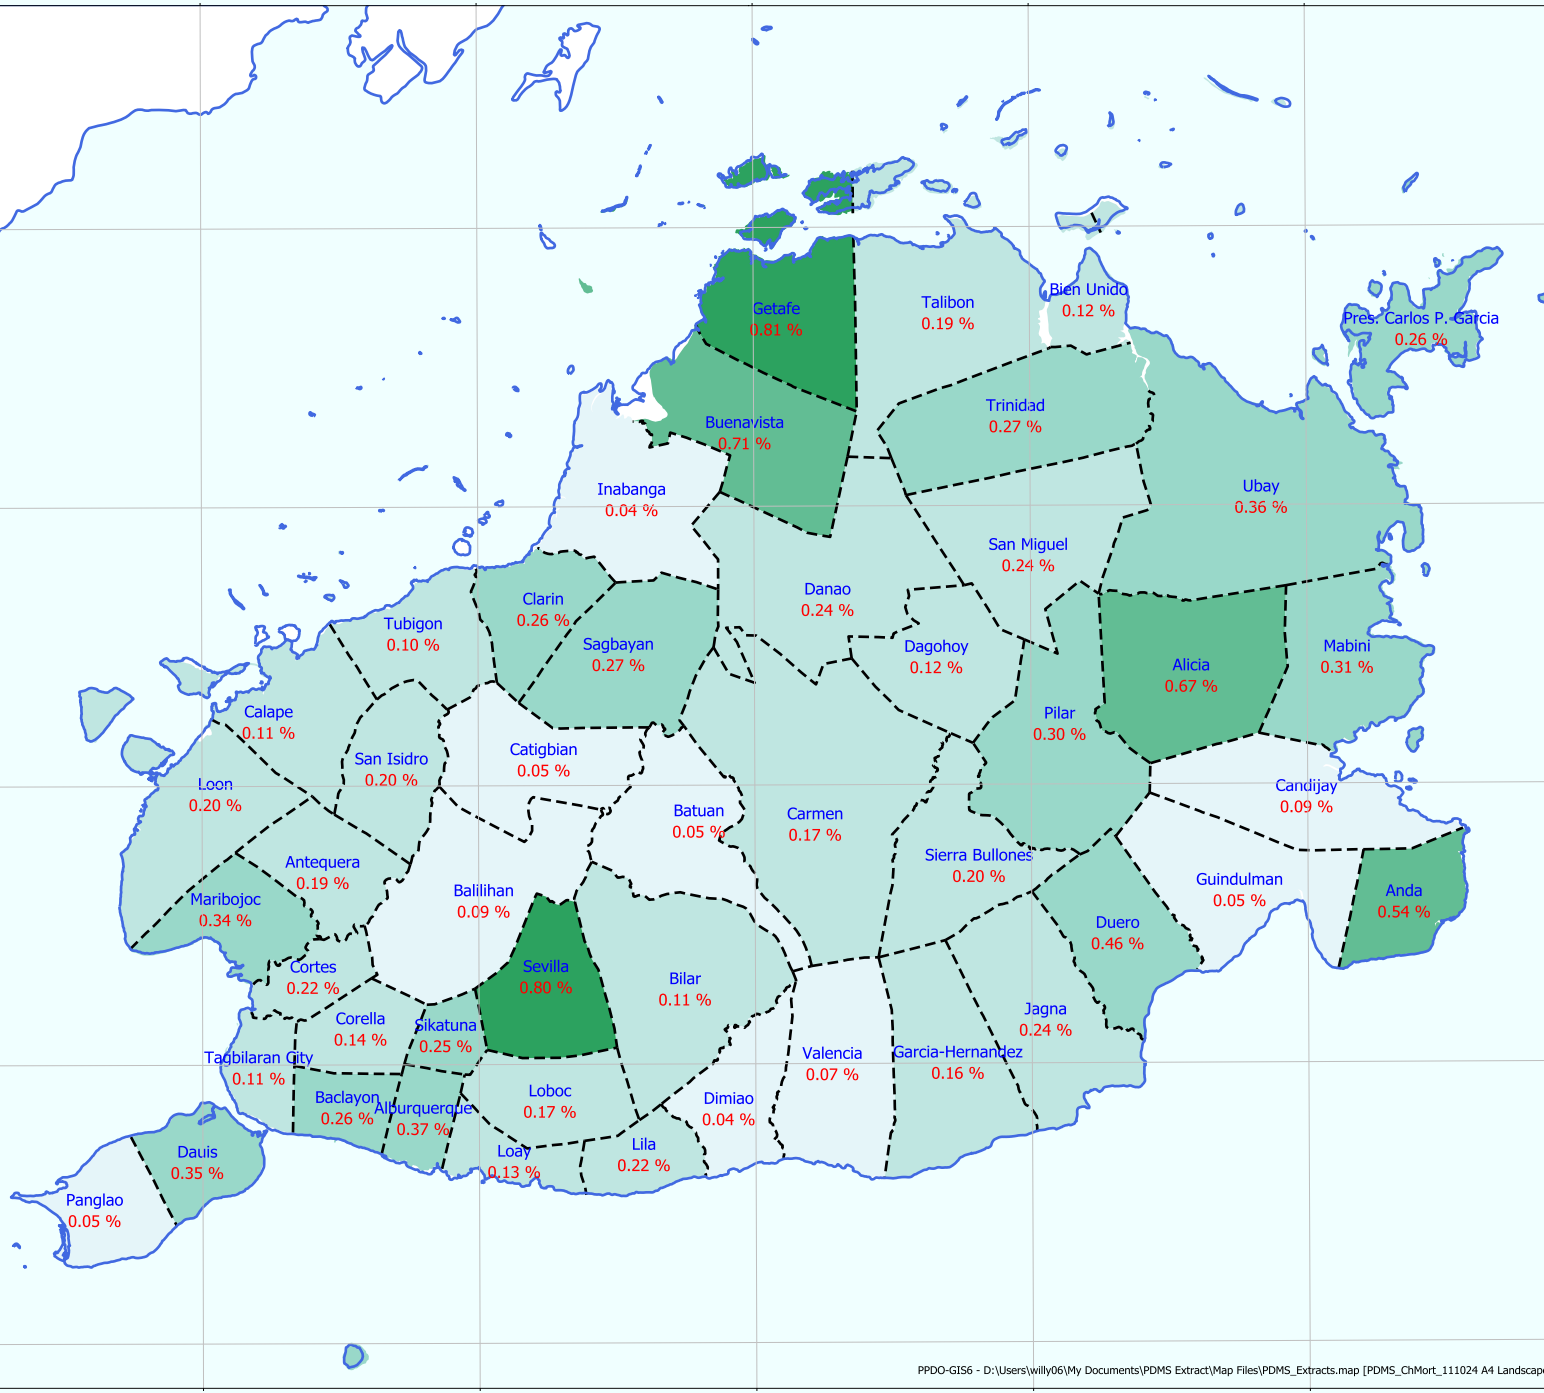

Republic of the Philippines
 PROVINCE OF BOHOL
 City of Tagbilaran

PROVINCIAL PLANNING & DEVELOPMENT OFFICE

% of Households with CHILD MORTALITY

Poverty Database Monitoring System
 Run Date: October 24, 2011

LEGEND

- Coastline
- - - - Municipal Boundary
- text Municipality
- text Child Mortality

Child Mortality

As of: 10/24/2011

- Less than 0.10 %
- 0.10 % to 0.25 %
- 0.25 % to 0.50 %
- 0.50 % to 0.75 %
- Over 0.75 %

SCALE 1:500000
 Universal Transverse Mercator - Zone 51 (N)
 World Geodetic 1984 (WGS84)